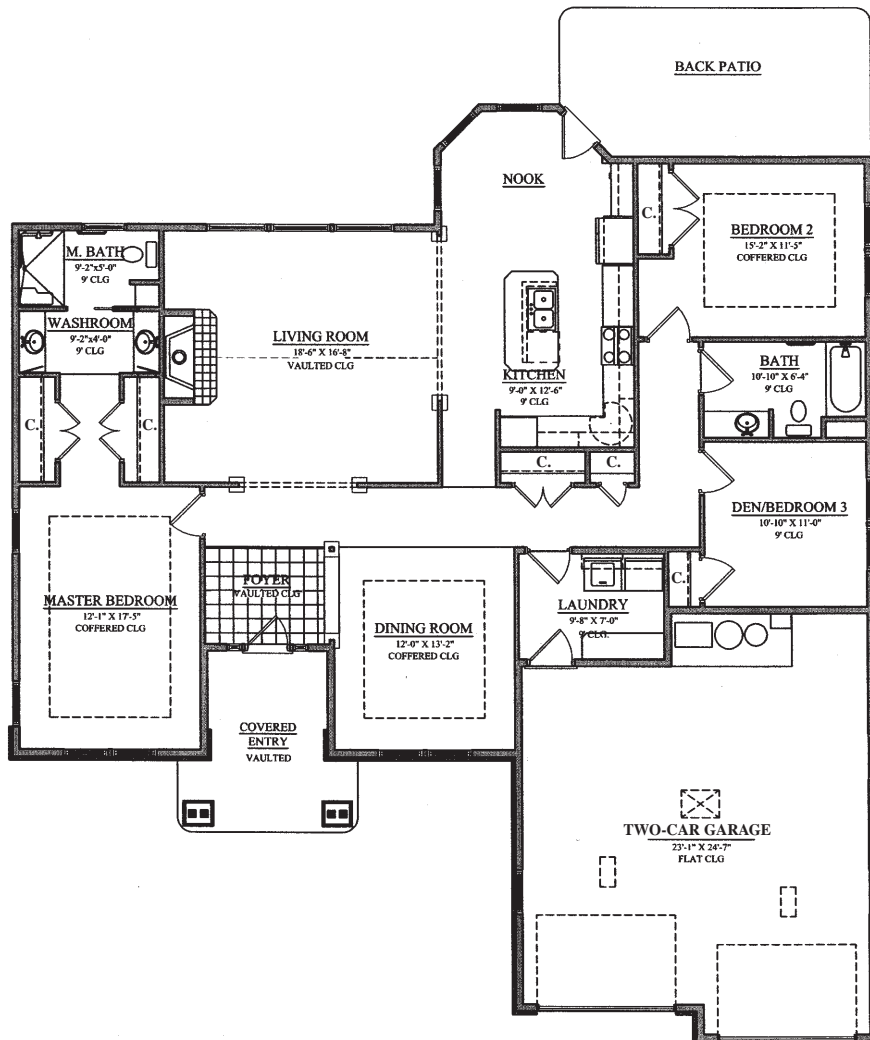

Cottage Homes

Retirement Resort

The Kennedy

Main 1,950 sq. ft.

Garage 621 sq. ft.

MEADOW LAKE VILLAGE®

For illustration purposes only. Square footage, actual room sizes, and features may vary. See construction documents.