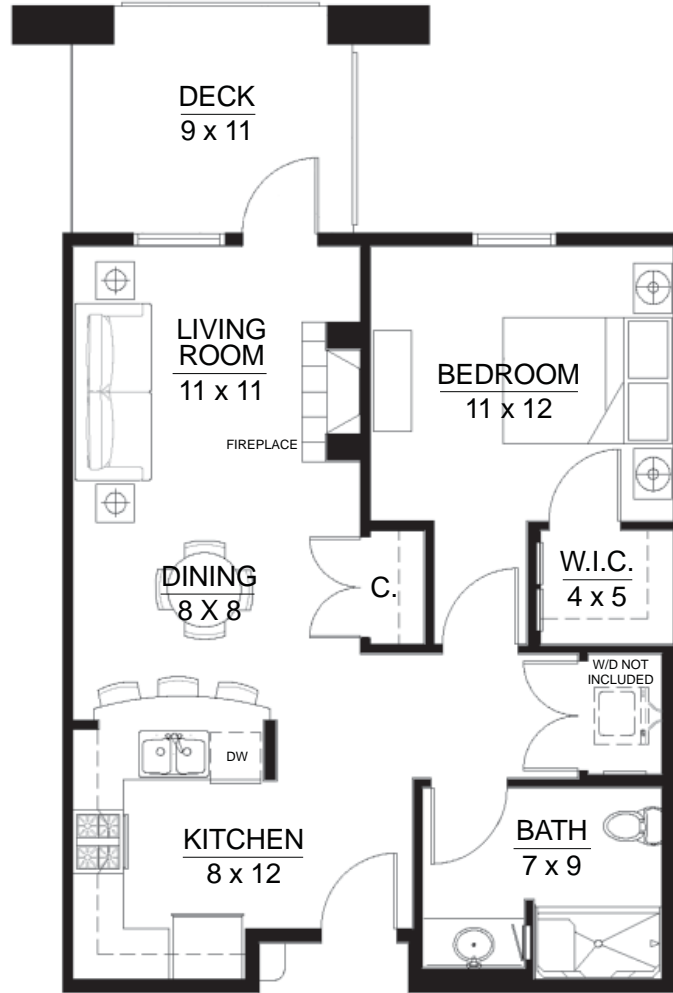

Sun Valley Lodge Homes

Retirement Resort

The Fir
729 sq. ft.
1 Bedroom | 1 Bath

MEADOW LAKE
VILLAGE®

For illustration purposes only. Square footage, actual room sizes, and features may vary. See construction documents.