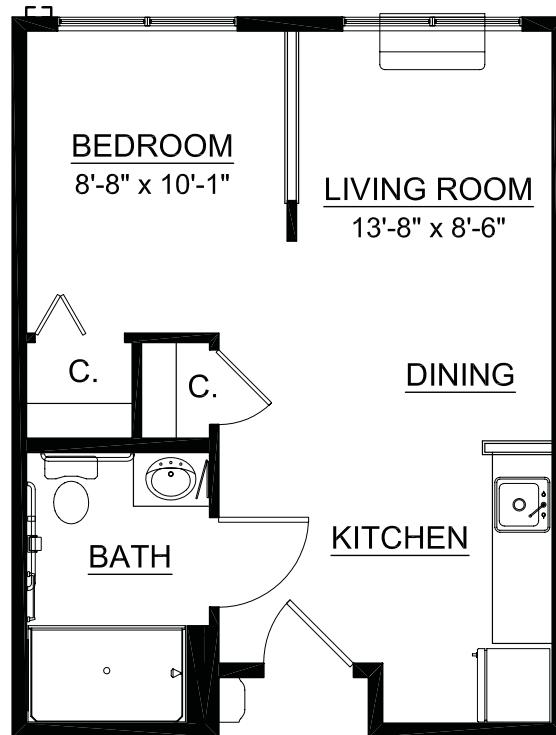

The Meadows at Meadow Lake Village

Retirement Resort

**Assisted Living
Lodge Home 107**
428 sq. ft.
Studio | 1 Bath

MEADOW LAKE
VILLAGE®

For illustration purposes only. Square footage, actual room sizes, and features may vary. See construction documents.