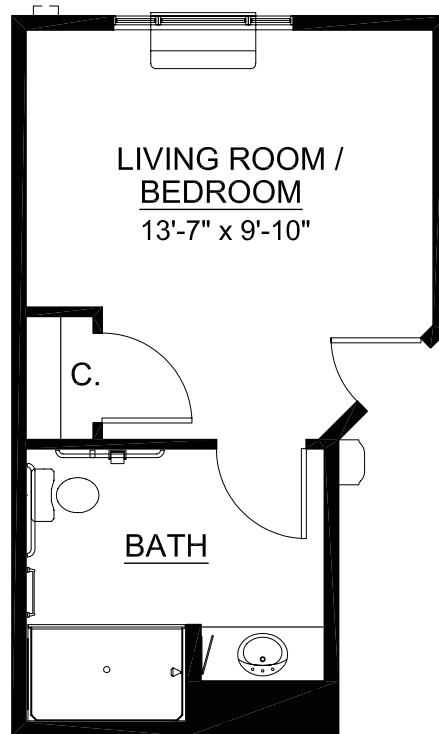

# The Meadows at Meadow Lake Village

Retirement Resort

**Assisted Living  
Lodge Home 216**  
303 sq. ft.  
Studio | 1 Bath

MEADOW LAKE  
VILLAGE®

For illustration purposes only. Square footage, actual room sizes, and features may vary. See construction documents.